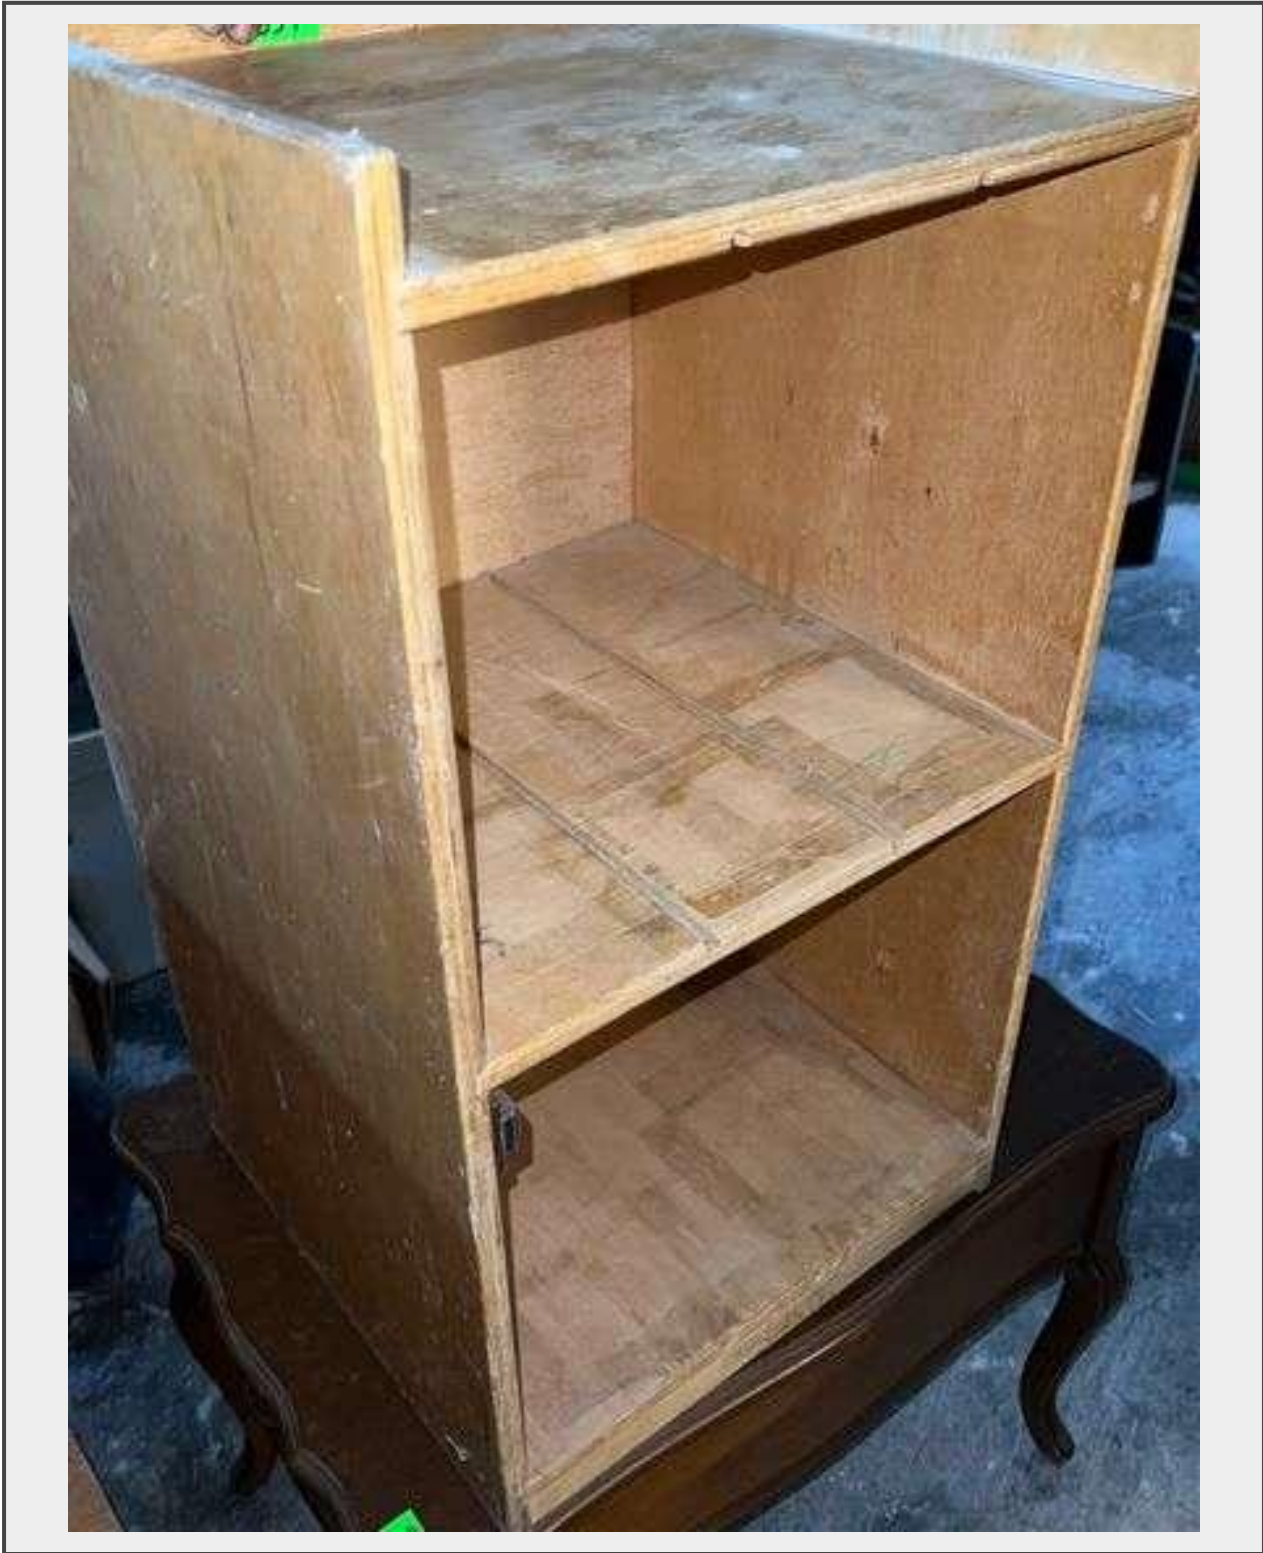

Sale Name: Nunnery Downsizing Auction

LOT 334 - Wood Shelf

Description

Tall 29.5" Deep 16" Wide 16.25"

Quantity: 1

<https://www.bidbaker.com/>