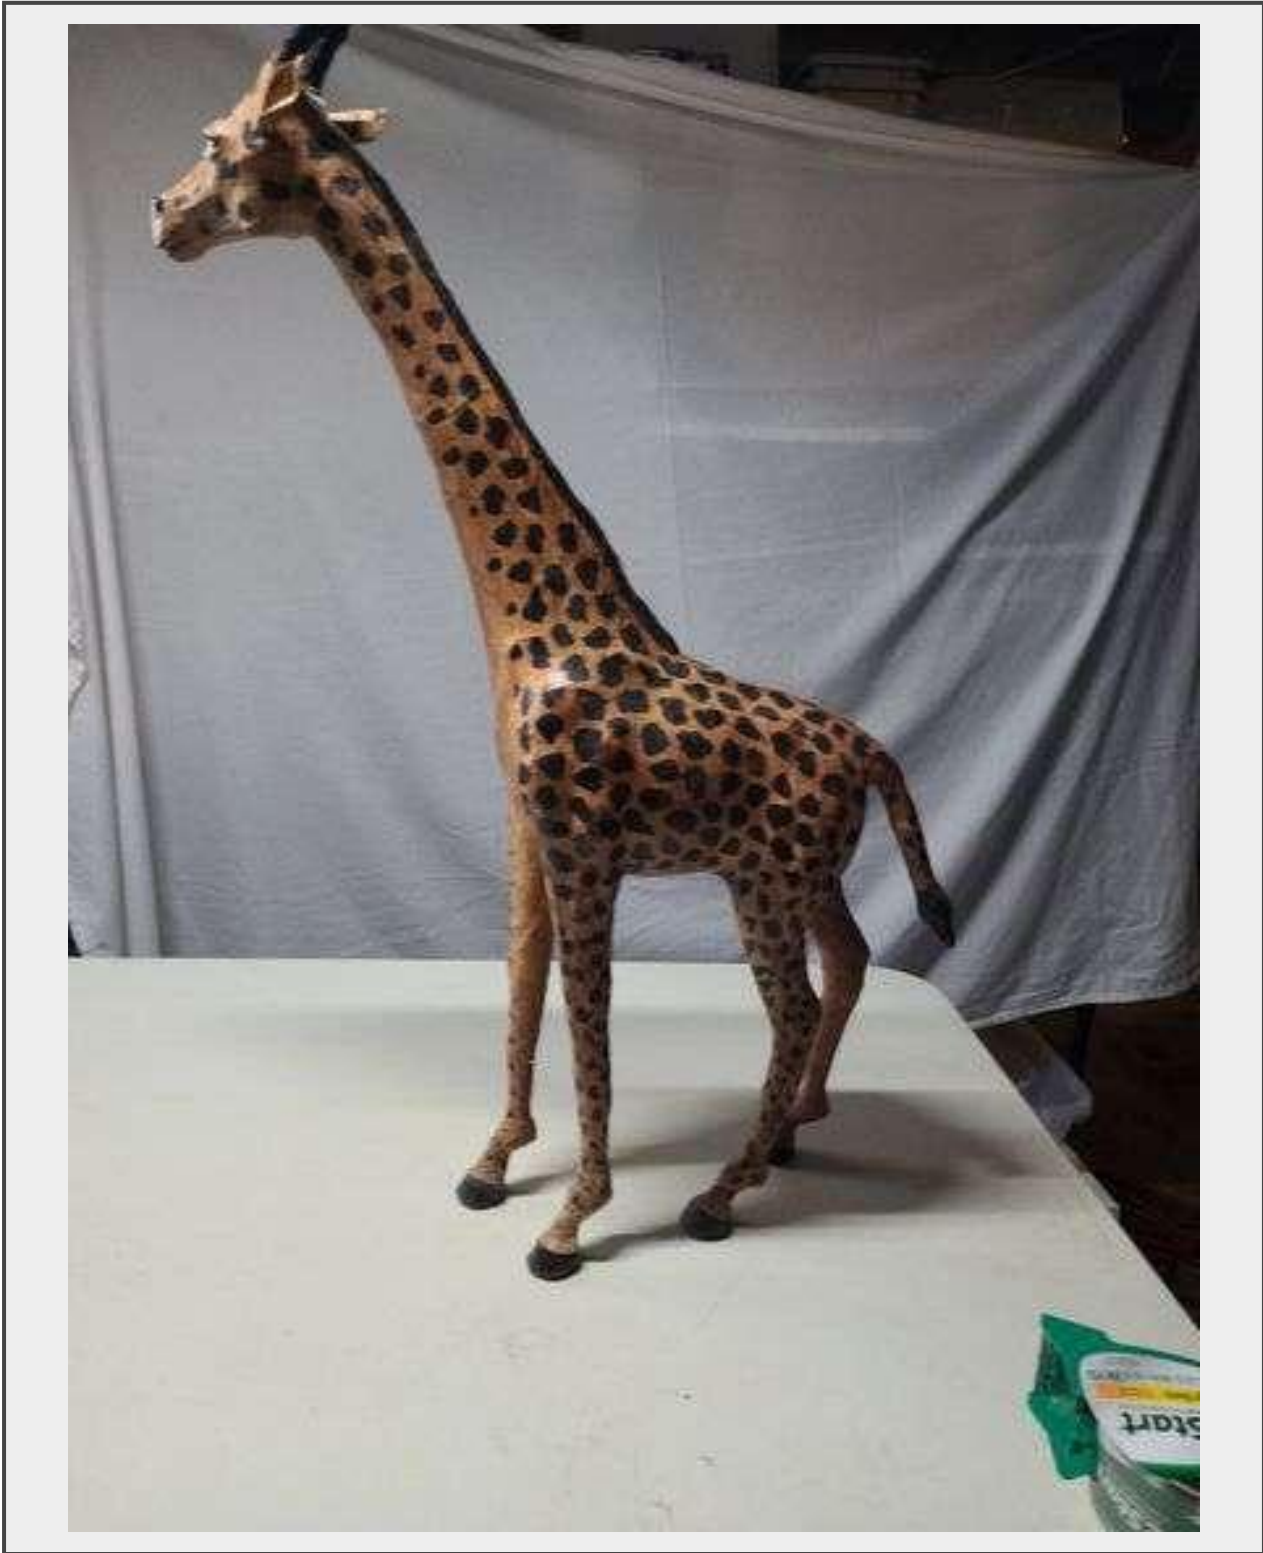

Sale Name: Shimer Relocation Auction - Springfield KY

LOT 508 - Giraffe made of leather with leather ears

Quantity: 1

<https://www.bidbaker.com/>