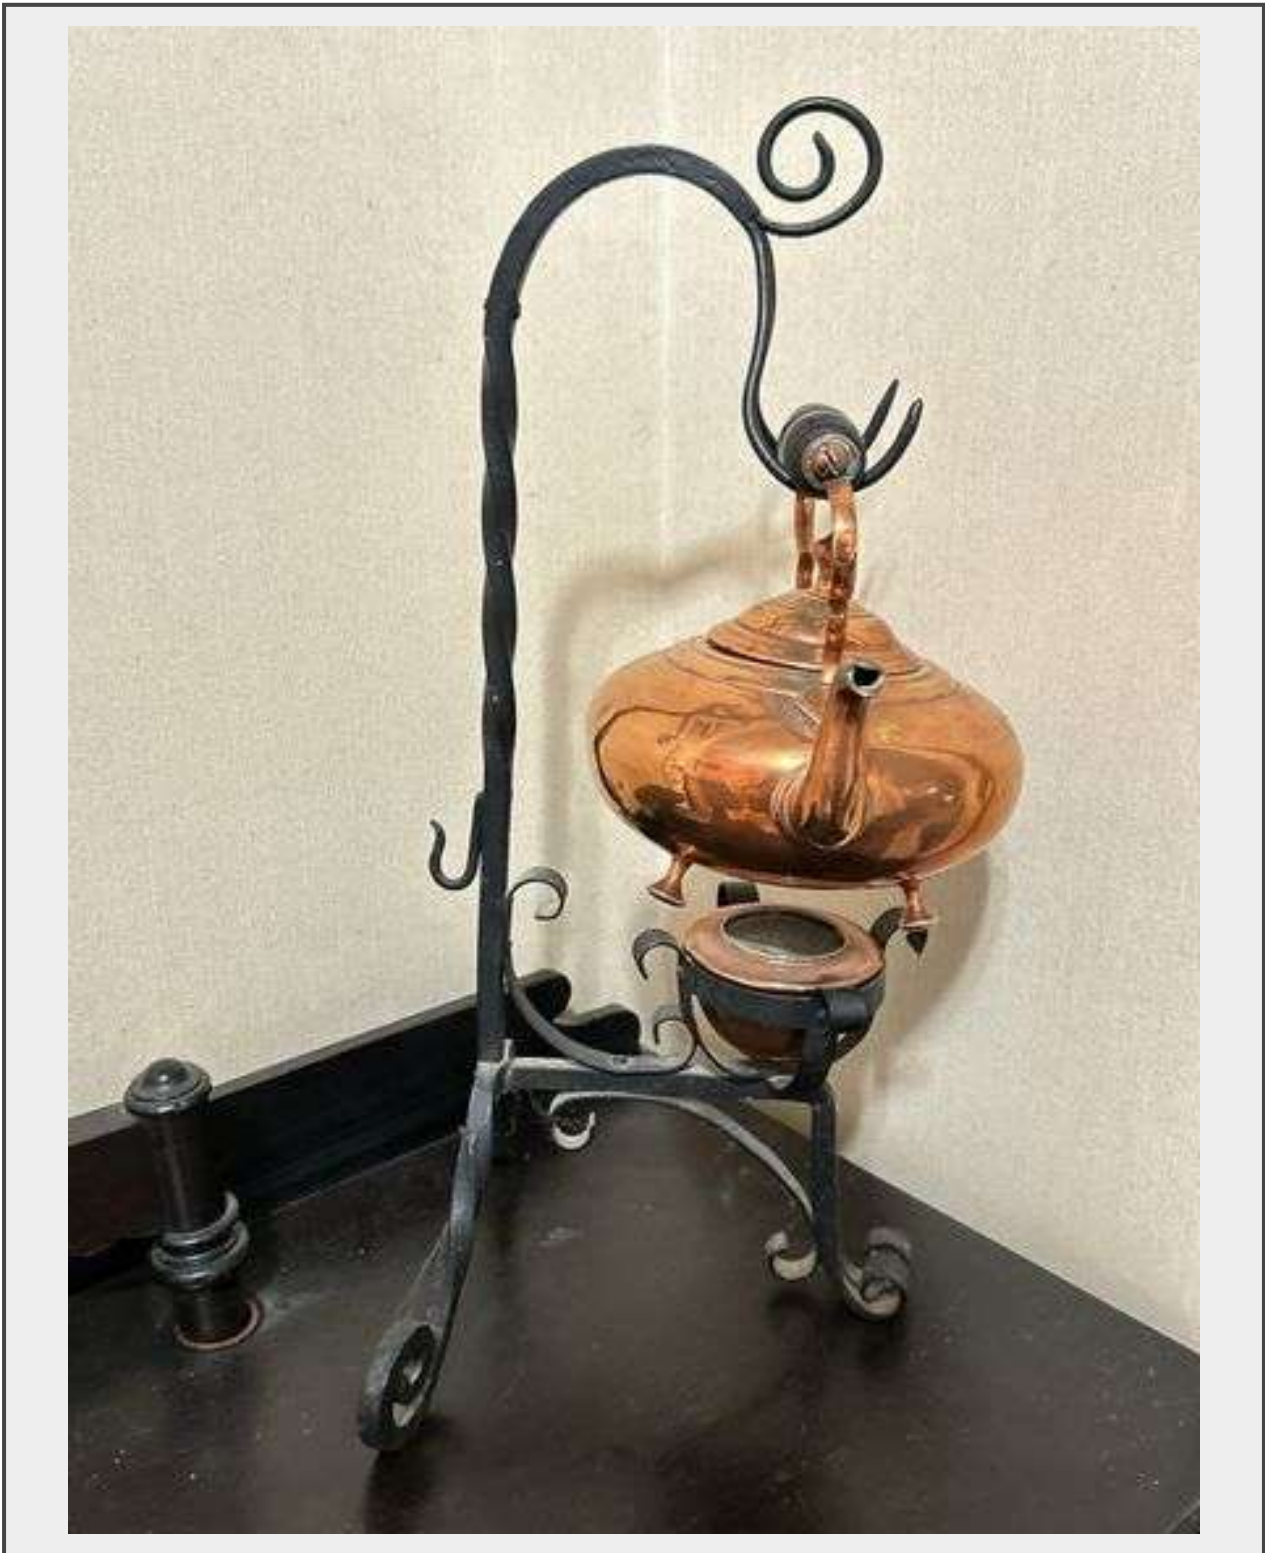

Sale Name: The Sarah Soward Estate - PART 1

LOT 461 - Antique Copper Spirit Kettle with Cast Iron Stand

Description

18" tall

Quantity: 1

<https://www.bidbaker.com/>