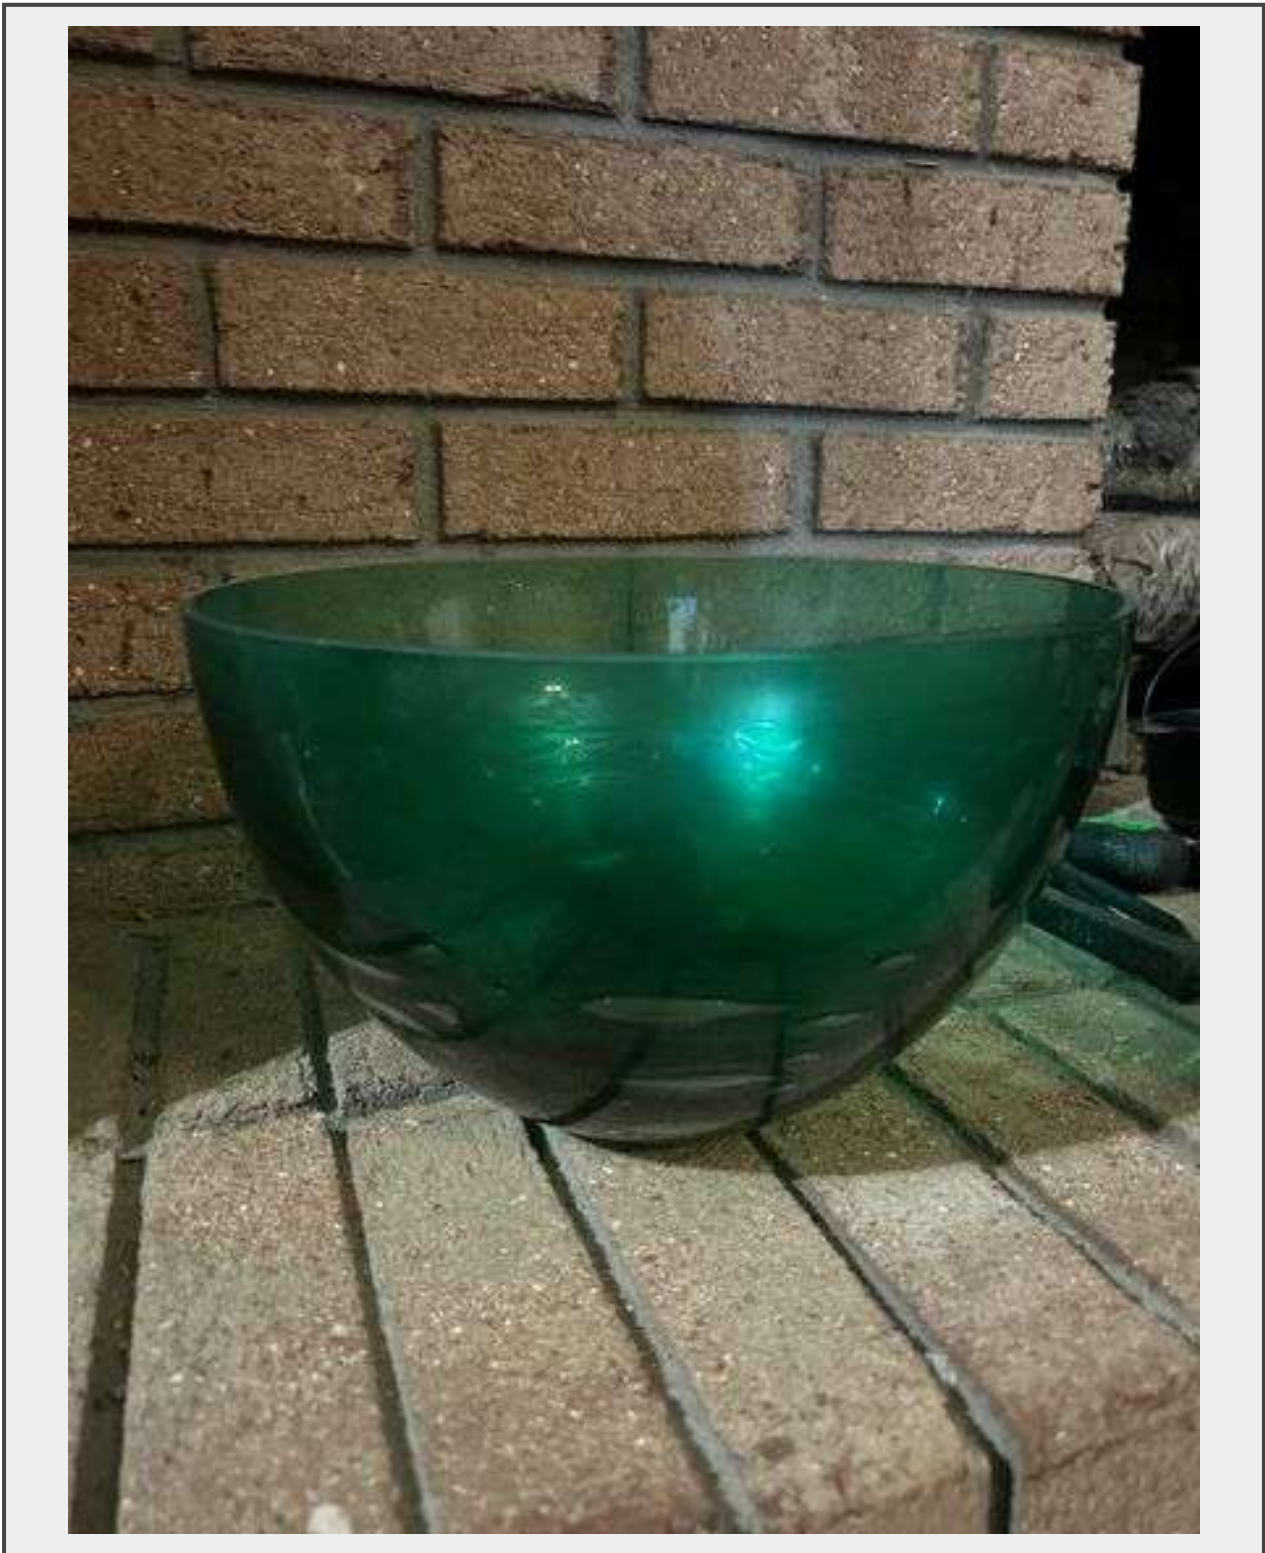

Sale Name: The Sarah Soward Estate - PART 1

LOT 330 - Large green glass serving bowl

Description

7" tall

Top is 11" diameter

Quantity: 1

<https://www.bidbaker.com/>