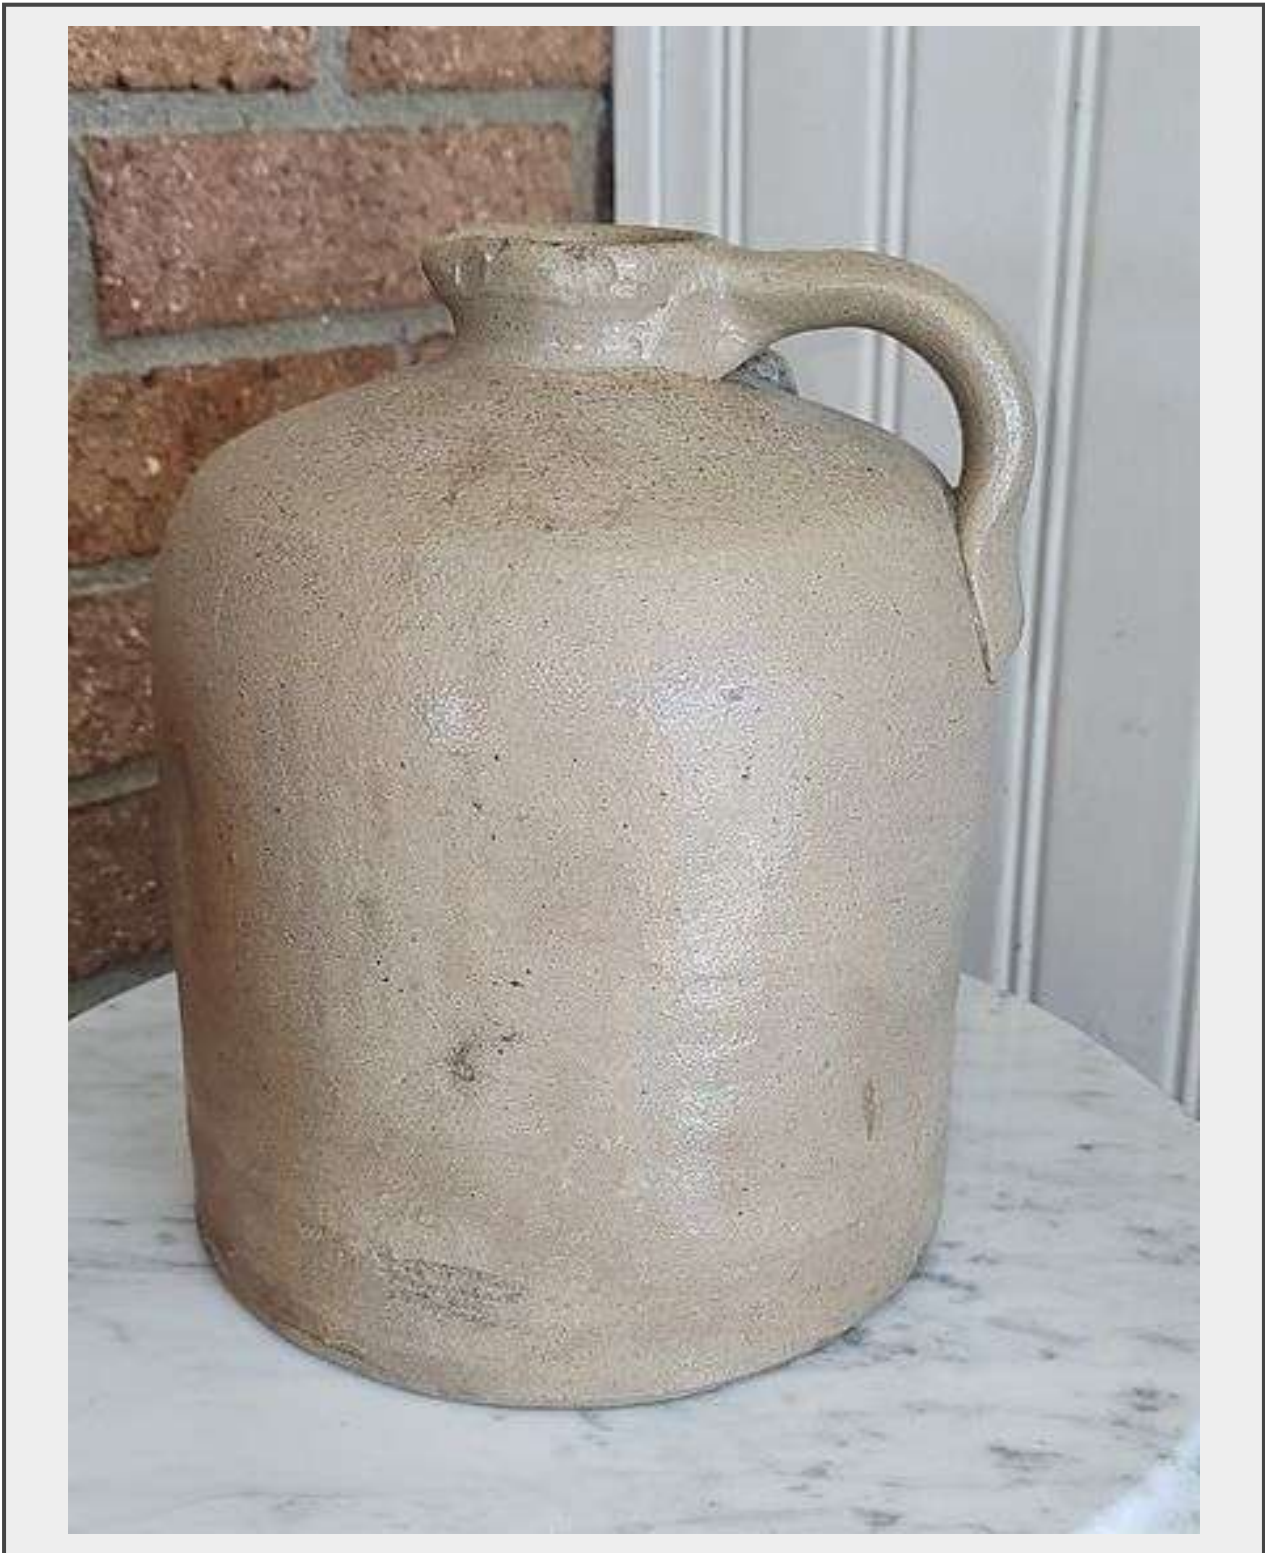

Sale Name: The Sarah Soward Estate - PART 1

LOT 135 - Antique Crock Jug Pottery Vintage Stoneware w Handle Whiskey Primitive

Description

8" tall

Quantity: 1

<https://www.bidbaker.com/>