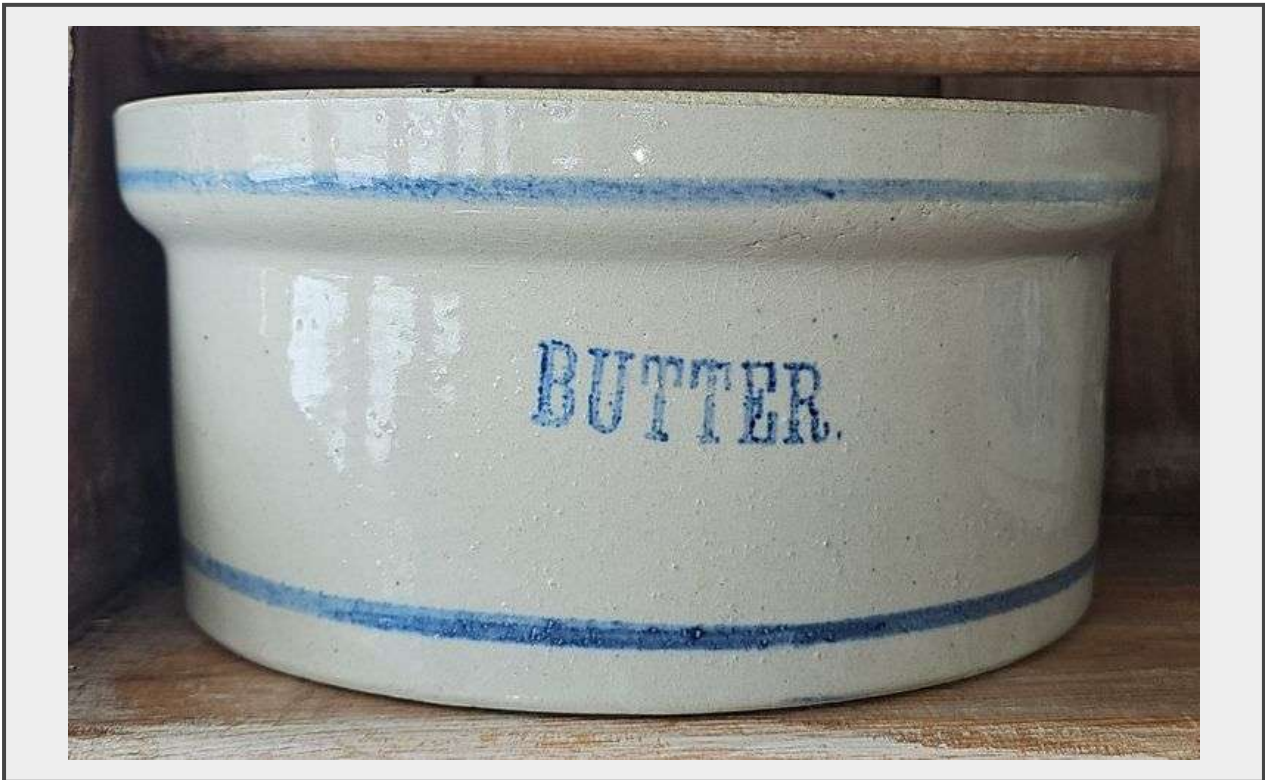

**Sale Name:** The Sarah Soward Estate - PART 1

**LOT 56 - Butter crock with blue stripes and blue lettering**

**Description**

4¼" tall

9" diameter

**Quantity:** 1

<https://www.bidbaker.com/>