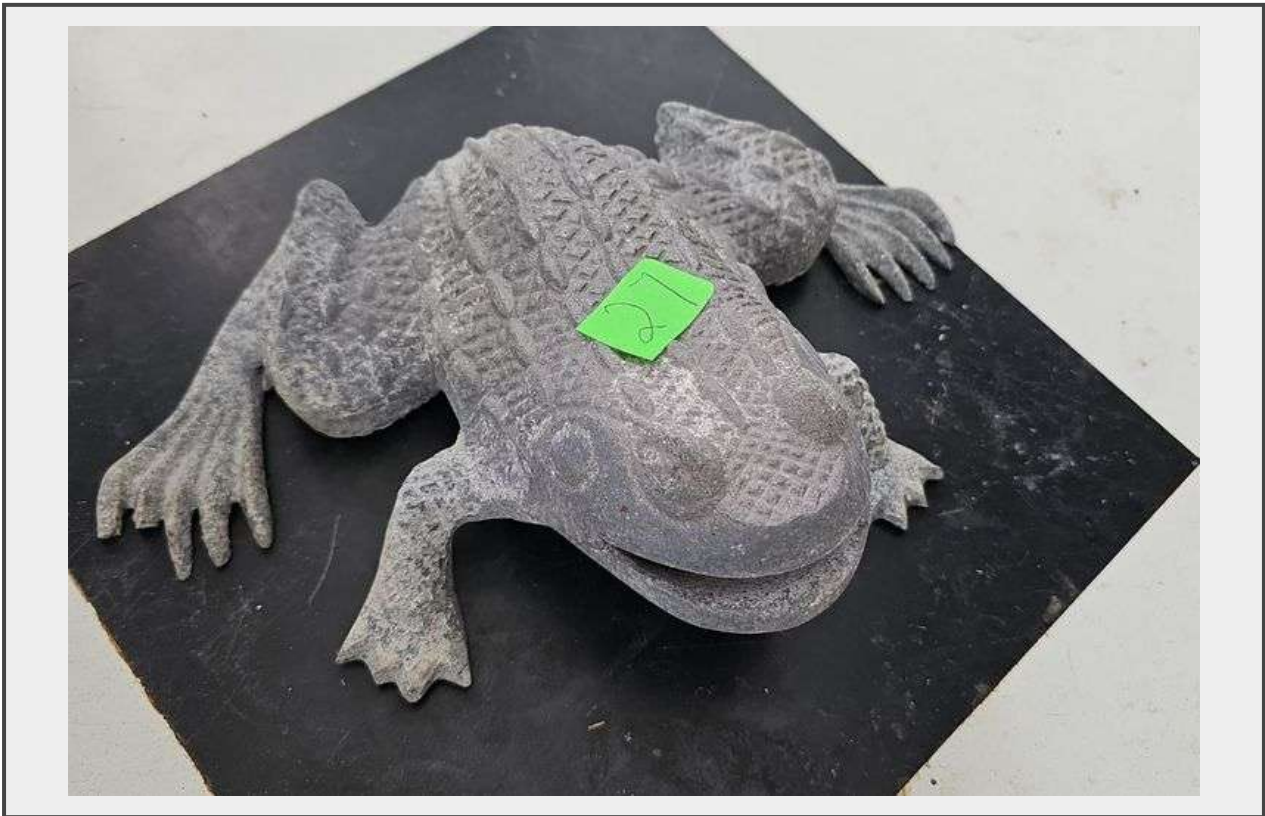

**Sale Name:** The Sarah Soward Estate - PART 1

**LOT 27 - Ceramic gray frog**

**Description**

10" from head to feet

**Quantity:** 1

<https://www.bidbaker.com/>